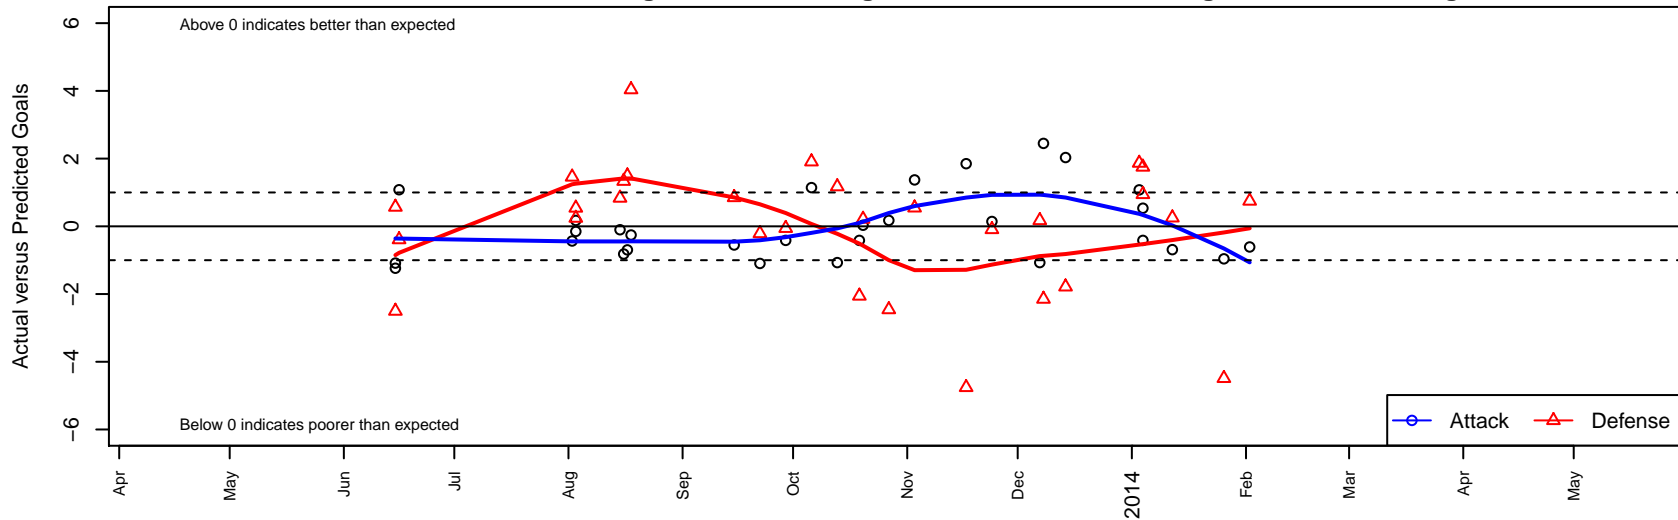

WA Rush Nero B96

Washington Rush SC
 Everett, WA
 B96 total strength=1404
 attack=9.23 defense=7.14
 fall league = RCL B96 Div 3
 alt names used:
 Rush 96 Swoosh
 Washington Rush B96 Swoosh 2013-14
 WA RUSH B17 SWOOSH (WA)
 Washington Rush B96 Swoosh 2013-14
 WASHINGTON RUSH WA RUSH B96 NERO (I)
 Washington Rush B96 Nero B
 Washington RUSH B96 Nero

Venues played:
 Skagit Firecracker U17-18
 WA Rush Cup BU17 Gold U17
 Bigfoot Gold U17
 RCL B96 Div 3
 PacNW Winter Classic Premier U17
 Challenge Cup B96

WA Rush Nero B96
 Dots are actual minus expected GF (blue circles) and GA (red triangles).
 Blue line is smoothed change in attack strength. Red is smoothed change in defense strength.